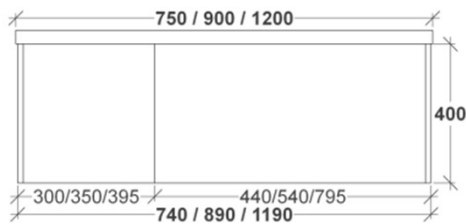

Specifications

Depth: 460mm

Height: 400mm (excl. benchtop thickness)

Benchtop	750	900	1200	1500		1800	
				Single	Double	Single	Double
No Top	\$2,529	\$2,754	\$3,383	\$3,824	\$4,037	\$4,218	\$4,432
	ASP7	ASP9	ASP12	ASP151	ASP152	ASP181	ASP182
12mm Ceramic	\$2,845	\$3,098	\$3,806	\$4,301	\$4,542	N/A	N/A
	ASP7C	ASP9C	ASP12C	ASP15C1	ASP15C2		
22mm Acrylic	\$2,908	\$3,167	\$3,890	\$4,397	\$4,643	\$4,851	\$5,096
	ASP7A	ASP9A	ASP12A	ASP15A1	ASP15A2	ASP18A1	ASP18A2
20mm Caesarstone (M1,M2 Standard and Deluxe Colours)	\$3,161	\$3,443	\$4,228	\$4,779	\$5,046	\$5,272	\$5,540
	ASP7S	ASP9S	ASP12S	ASP15S1	ASP15S2	ASP18S1	ASP18S2
20mm Caesarstone Supernatural (M3 Supernatural Colours)	\$3,635	\$3,959	\$4,863	\$5,496	\$5,803	\$6,063	\$6,370
	ASP7SN	ASP9SN	ASP12SN	ASP15SN1	ASP15SN2	ASP18SN1	ASP18SN2
12-30mm Corian Glacier White	\$3,599	\$3,919	\$4,814	\$5,441	\$5,745	\$6,003	\$6,307
	ASP7CGW	ASP9CGW	ASP12CGW	ASP15CGW1	ASP15CGW2	ASP18CGW1	ASP18CGW2
12-30mm Corian Colours	\$3,999	\$4,355	\$5,349	\$6,046	\$6,384	\$6,670	\$7,008
	ASP7CRC	ASP9CRC	ASP12CRC	ASP15CRC1	ASP15CRC2	ASP18CRC1	ASP18CRC2
Solid Timber Blackwood Stringy Bark American Oak	\$4,181	\$4,553	\$5,592	\$6,321	\$6,674	\$6,973	\$7,326
	ASP7T3	ASP9T3	ASP12T3	ASP15T31	ASP15T32	ASP18T31	ASP18T32
	ASP7TSB	ASP9TSB	ASP12TSB	ASP15TSB1	ASP15TSB2	ASP18TSB1	ASP18TSB2
	ASP7TAO	ASP9TAO	ASP12TAO	ASP15TAO1	ASP15TAO2	ASP18TAO1	ASP18TAO2
12mm Optimum	\$4,390	\$4,780	\$5,872	\$6,637	\$7,008	\$7,321	\$7,692
	ASP7O	ASP9O	ASP12O	ASP15O1	ASP15O2	ASP18O1	ASP18O2
Corian Integrated Bowl - Glacier White 12mm, 50mm or 100mm Thickness	\$4,087	\$4,450	\$5,466	\$6,179	\$6,524	\$6,816	\$7,161
	ASP7CIBW	ASP9CIBW	ASP12CIBW	ASP15CIBW1	ASP15CIBW2	ASP18CIBW1	ASP18CIBW2
Corian Integrated Bowl - Colour 12mm, 50mm or 100mm Thickness	\$4,808	\$5,236	\$6,431	\$7,269	\$7,675	\$8,019	\$8,425
	ASP7CIBC	ASP9CIBC	ASP12CIBC	ASP15CIBC1	ASP15CIBC2	ASP18CIBC1	ASP18CIBC2