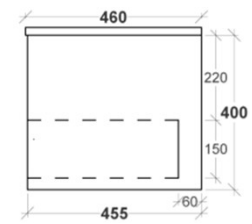

Specifications

Depth: 460mm

Height: 400mm (excl. benchtop thickness)

Benchtop	750	900	1200	1500		1800	
				Single	Double	Single	Double
No Top	\$2,529	\$2,754	\$3,383	\$3,824	\$4,037	\$4,218	\$4,432
	ASP7	ASP9	ASP12	ASP151	ASP152	ASP181	ASP182
12mm Ceramic	\$2,845	\$3,098	\$3,806	\$4,301	\$4,542	N/A	N/A
	ASP7C	ASP9C	ASP12C	ASP15C1	ASP15C2		
22mm Acrylic	\$2,908	\$3,167	\$3,890	\$4,397	\$4,643	\$4,851	\$5,096
	ASP7A	ASP9A	ASP12A	ASP15A1	ASP15A2	ASP18A1	ASP18A2
20mm Caesarstone (M1,M2 Standard and Deluxe Colours)	\$3,161	\$3,443	\$4,228	\$4,779	\$5,046	\$5,272	\$5,540
	ASP7S	ASP9S	ASP12S	ASP15S1	ASP15S2	ASP18S1	ASP18S2
20mm Caesarstone Supernatural (M3 Supernatural Colours)	\$3,635	\$3,959	\$4,863	\$5,496	\$5,803	\$6,063	\$6,370
	ASP7SN	ASP9SN	ASP12SN	ASP15SN1	ASP15SN2	ASP18SN1	ASP18SN2
12-30mm Corian Glacier White	\$3,599	\$3,919	\$4,814	\$5,441	\$5,745	\$6,003	\$6,307
	ASP7CGW	ASP9CGW	ASP12CGW	ASP15CGW1	ASP15CGW2	ASP18CGW1	ASP18CGW2
12-30mm Corian Colours	\$3,999	\$4,355	\$5,349	\$6,046	\$6,384	\$6,670	\$7,008
	ASP7CRC	ASP9CRC	ASP12CRC	ASP15CRC1	ASP15CRC2	ASP18CRC1	ASP18CRC2
Solid Timber Blackwood Stringy Bark American Oak	\$4,181	\$4,553	\$5,592	\$6,321	\$6,674	\$6,973	\$7,326
	ASP7T3	ASP9T3	ASP12T3	ASP15T31	ASP15T32	ASP18T31	ASP18T32
	ASP7TSB	ASP9TSB	ASP12TSB	ASP15TSB1	ASP15TSB2	ASP18TSB1	ASP18TSB2
	ASP7TAO	ASP9TAO	ASP12TAO	ASP15TAO1	ASP15TAO2	ASP18TAO1	ASP18TAO2
12mm Optimum	\$4,390	\$4,780	\$5,872	\$6,637	\$7,008	\$7,321	\$7,692
	ASP7O	ASP9O	ASP12O	ASP15O1	ASP15O2	ASP18O1	ASP18O2
Corian Integrated Bowl - Glacier White 12mm, 50mm or 100mm Thickness	\$4,087	\$4,450	\$5,466	\$6,179	\$6,524	\$6,816	\$7,161
	ASP7CIBW	ASP9CIBW	ASP12CIBW	ASP15CIBW1	ASP15CIBW2	ASP18CIBW1	ASP18CIBW2
Corian Integrated Bowl - Colour 12mm, 50mm or 100mm Thickness	\$4,808	\$5,236	\$6,431	\$7,269	\$7,675	\$8,019	\$8,425
	ASP7CIBC	ASP9CIBC	ASP12CIBC	ASP15CIBC1	ASP15CIBC2	ASP18CIBC1	ASP18CIBC2