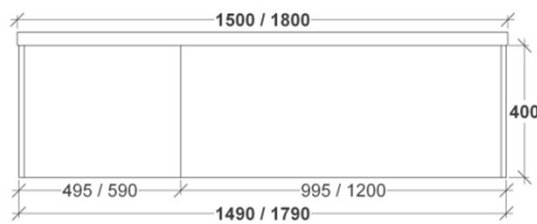

Specifications

Depth: 460mm

Height: 400mm (excl. benchtop thickness)

Benchtop	750	900	1200	1500		1800	
				Single	Double	Single	Double
No Top	\$2,529	\$2,754	\$3,383	\$3,824	\$4,037	\$4,218	\$4,432
	ASP7	ASP9	ASP12	ASP151	ASP152	ASP181	ASP182
12mm Ceramic	\$2,845	\$3,098	\$3,806	\$4,301	\$4,542	N/A	N/A
	ASP7C	ASP9C	ASP12C	ASP15C1	ASP15C2		
22mm Acrylic	\$2,908	\$3,167	\$3,890	\$4,397	\$4,643	\$4,851	\$5,096
	ASP7A	ASP9A	ASP12A	ASP15A1	ASP15A2	ASP18A1	ASP18A2
20mm Caesarstone (M1,M2 Standard and Deluxe Colours)	\$3,161	\$3,443	\$4,228	\$4,779	\$5,046	\$5,272	\$5,540
	ASP7S	ASP9S	ASP12S	ASP15S1	ASP15S2	ASP18S1	ASP18S2
20mm Caesarstone Supernatural (M3 Supernatural Colours)	\$3,635	\$3,959	\$4,863	\$5,496	\$5,803	\$6,063	\$6,370
	ASP7SN	ASP9SN	ASP12SN	ASP15SN1	ASP15SN2	ASP18SN1	ASP18SN2
12-30mm Corian Glacier White	\$3,599	\$3,919	\$4,814	\$5,441	\$5,745	\$6,003	\$6,307
	ASP7CGW	ASP9CGW	ASP12CGW	ASP15CGW1	ASP15CGW2	ASP18CGW1	ASP18CGW2
12-30mm Corian Colours	\$3,999	\$4,355	\$5,349	\$6,046	\$6,384	\$6,670	\$7,008
	ASP7CRC	ASP9CRC	ASP12CRC	ASP15CRC1	ASP15CRC2	ASP18CRC1	ASP18CRC2
Solid Timber Blackwood Stringy Bark American Oak	\$4,181	\$4,553	\$5,592	\$6,321	\$6,674	\$6,973	\$7,326
	ASP7T3	ASP9T3	ASP12T3	ASP15T31	ASP15T32	ASP18T31	ASP18T32
	ASP7TSB	ASP9TSB	ASP12TSB	ASP15TSB1	ASP15TSB2	ASP18TSB1	ASP18TSB2
	ASP7TAO	ASP9TAO	ASP12TAO	ASP15TAO1	ASP15TAO2	ASP18TAO1	ASP18TAO2
12mm Optimum	\$4,390	\$4,780	\$5,872	\$6,637	\$7,008	\$7,321	\$7,692
	ASP7O	ASP9O	ASP12O	ASP15O1	ASP15O2	ASP18O1	ASP18O2
Corian Integrated Bowl - Glacier White 12mm, 50mm or 100mm Thickness	\$4,087	\$4,450	\$5,466	\$6,179	\$6,524	\$6,816	\$7,161
	ASP7CIBW	ASP9CIBW	ASP12CIBW	ASP15CIBW1	ASP15CIBW2	ASP18CIBW1	ASP18CIBW2
Corian Integrated Bowl - Colour 12mm, 50mm or 100mm Thickness	\$4,808	\$5,236	\$6,431	\$7,269	\$7,675	\$8,019	\$8,425
	ASP7CIBC	ASP9CIBC	ASP12CIBC	ASP15CIBC1	ASP15CIBC2	ASP18CIBC1	ASP18CIBC2